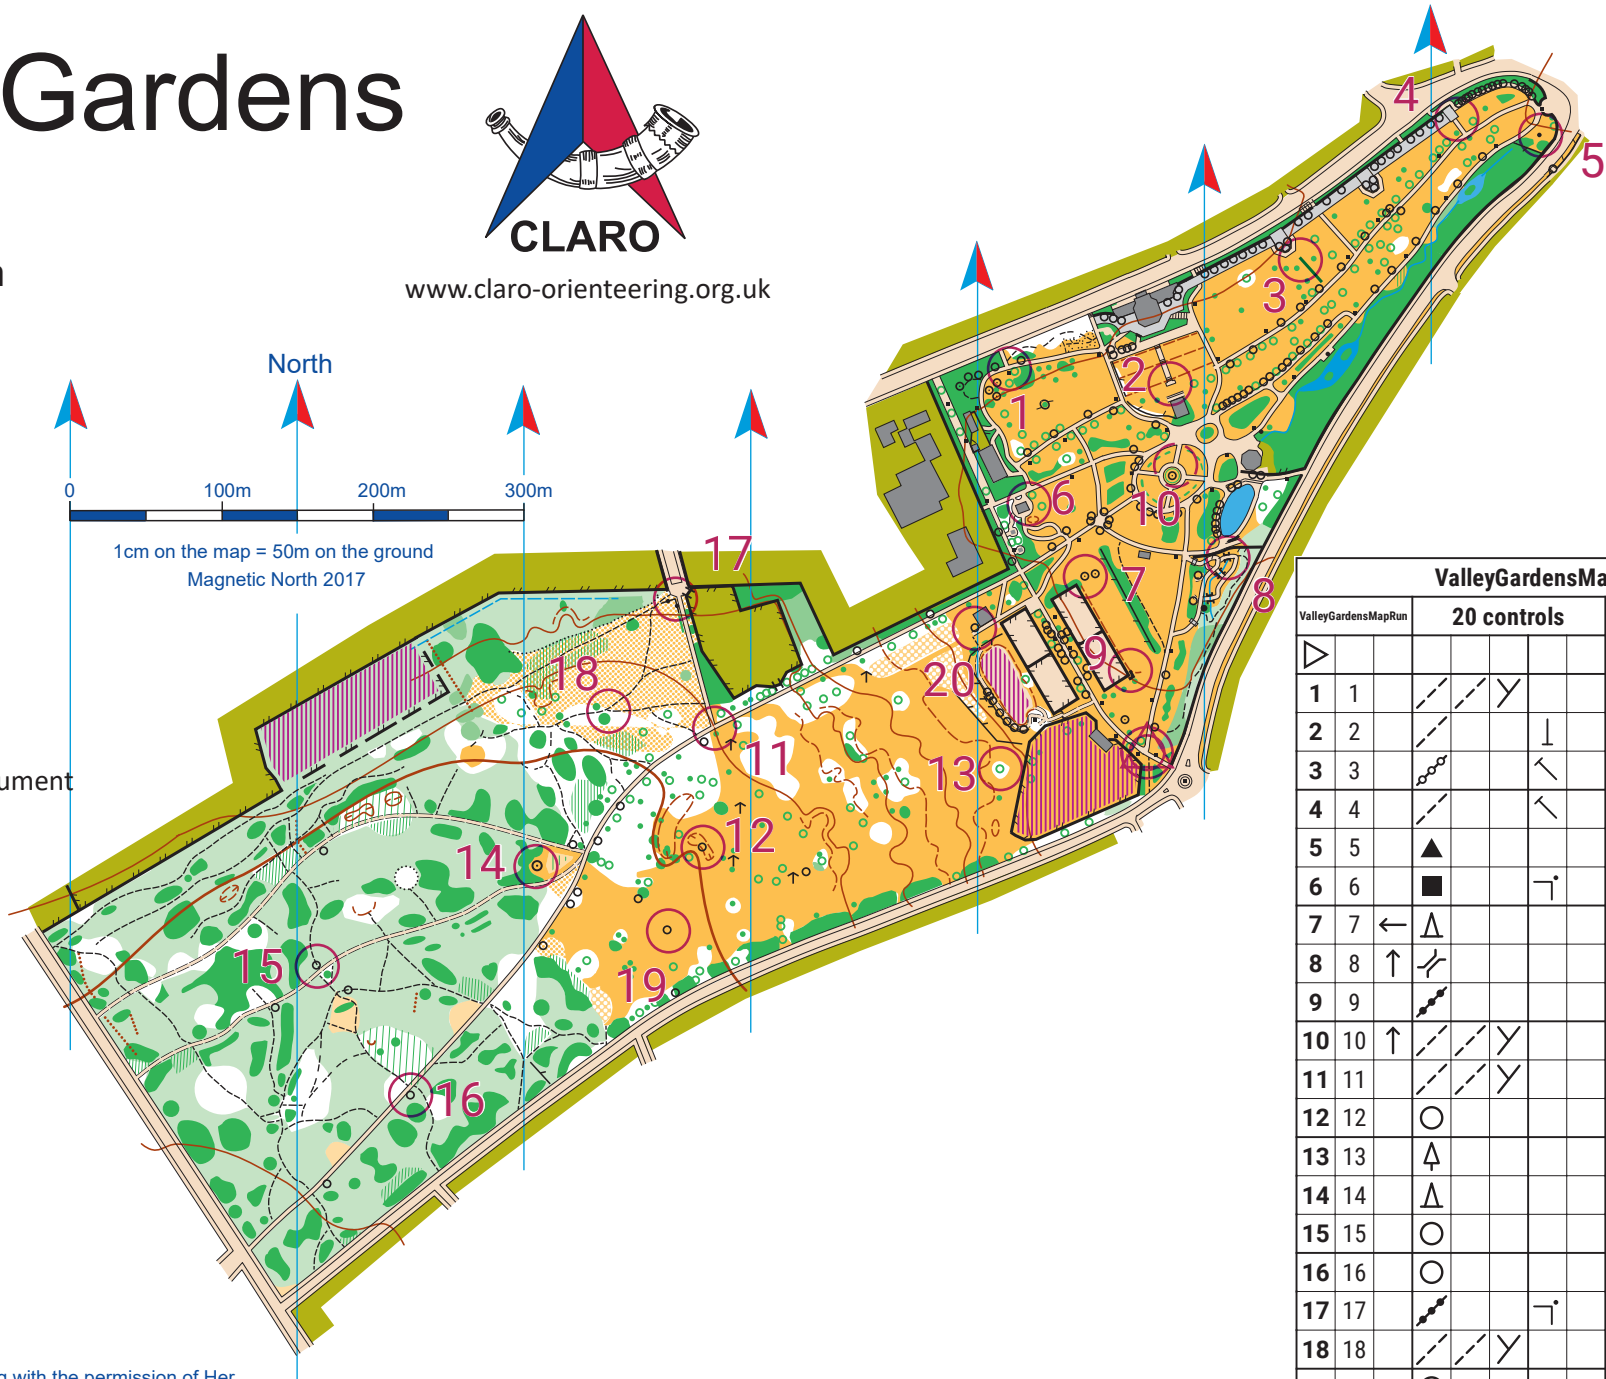

# Valley Gardens

Scale 1:5000  
Contours at 5m

www.claro-orienteering.org.uk

## Legend

- Contour
- Large tree
- Small tree
- Park bench
- Metal Basket
- Lamp-post/post
- Pillar/stone monument
- Steps
- High fence
- Fence with gate
- High wall
- Stream
- Open grass
- Scattered trees
- Private land
- Building
- Covered area
- Tarmac area
- Undergrowth
- Vegetation
- Thick bushes
- Pond
- Out of bounds

ValleyGardensMapRun					
20 controls					
ValleyGardensMapRun					Start:
1	1				Path Junction
2	2				Path, S. End
3	3				Hedge, NW. End
4	4				Path, NW. End
5	5				Boulder
6	6				Building, NE. Corner (outside)
7	7				W. Monument
8	8				N. Bridge
9	9				Wall
10	10				N. Path Junction
11	11				Path Junction
12	12				Bench
13	13				Single Tree
14	14				Monument
15	15				Bench
16	16				Bench
17	17				Wall, NE. Corner (outside)
18	18				Path Junction
19	19				Bench
20	20				Bench

Based on the Ordnance Survey Mapping with the permission of Her Majesty's Stationery Office. © Crown Copyright 2017 100015287.  
© Claro Orienteering 2018.  
For permission contact [mapping@claro-orienteering.org.uk](mailto:mapping@claro-orienteering.org.uk)