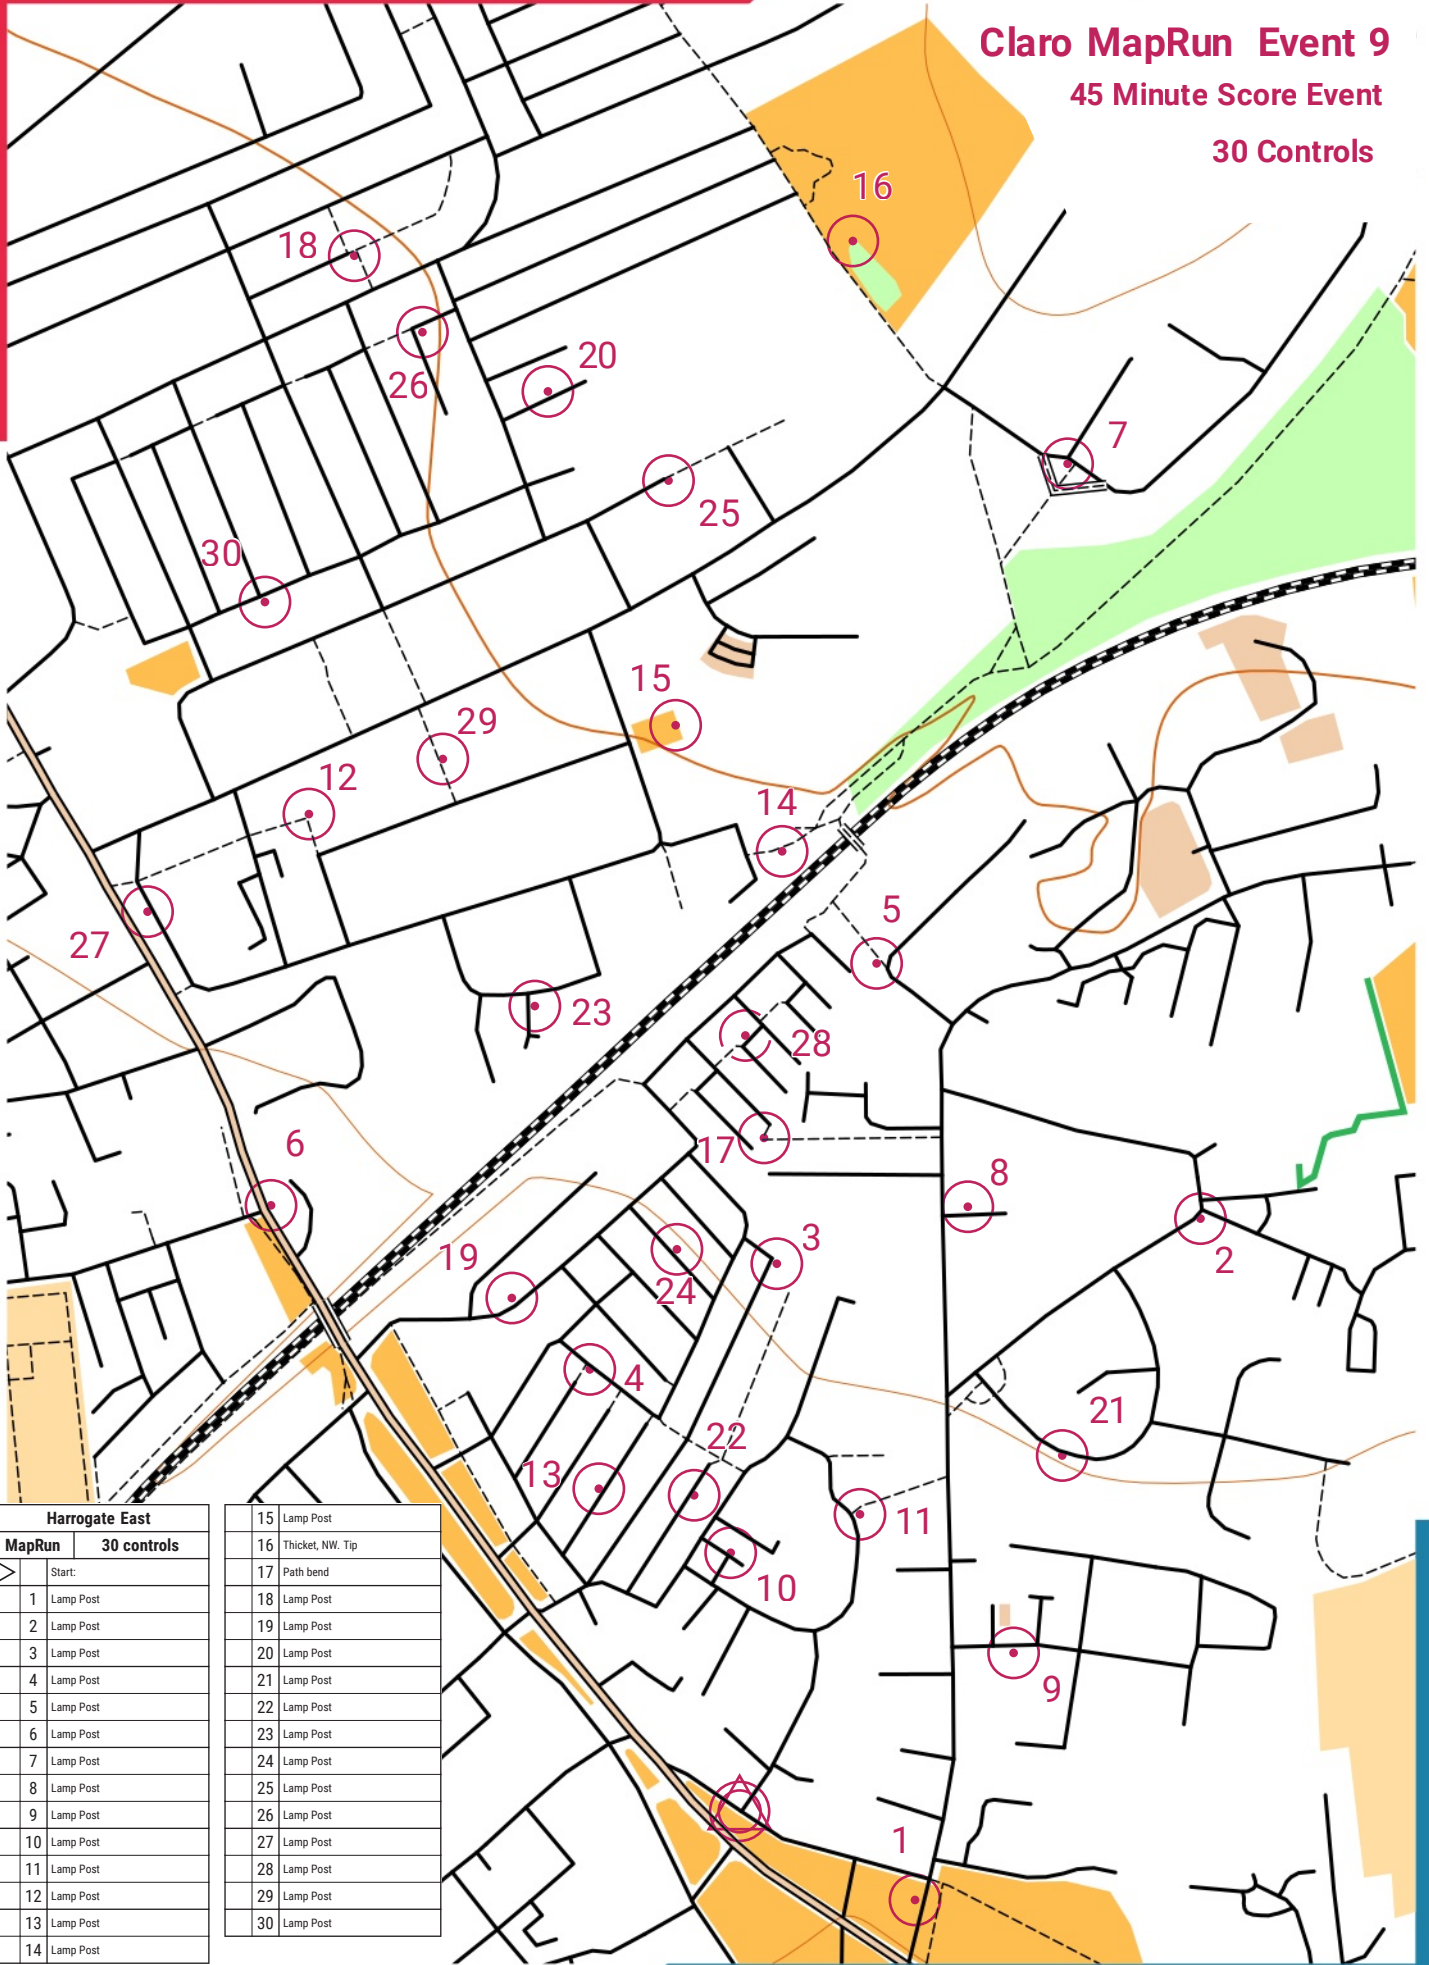

HARROGATE EAST MAPRUN

scale 1:5000, contours 10m
200m

Claro MapRun Event 9

45 Minute Score Event
30 Controls

Harrogate East	
MapRun	30 controls
Start:	
1	Lamp Post
2	Lamp Post
3	Lamp Post
4	Lamp Post
5	Lamp Post
6	Lamp Post
7	Lamp Post
8	Lamp Post
9	Lamp Post
10	Lamp Post
11	Lamp Post
12	Lamp Post
13	Lamp Post
14	Lamp Post
15	Lamp Post
16	Thicket, NW. Tip
17	Path bend
18	Lamp Post
19	Lamp Post
20	Lamp Post
21	Lamp Post
22	Lamp Post
23	Lamp Post
24	Lamp Post
25	Lamp Post
26	Lamp Post
27	Lamp Post
28	Lamp Post
29	Lamp Post
30	Lamp Post

Map data (c) OpenStreetMap, available under the Open Database Licence.
Contains OS data (c) Crown copyright & database right OS 2013-2017.
OOM created by Oliver O'Brien. Make your own: <http://oomap.co.uk/>