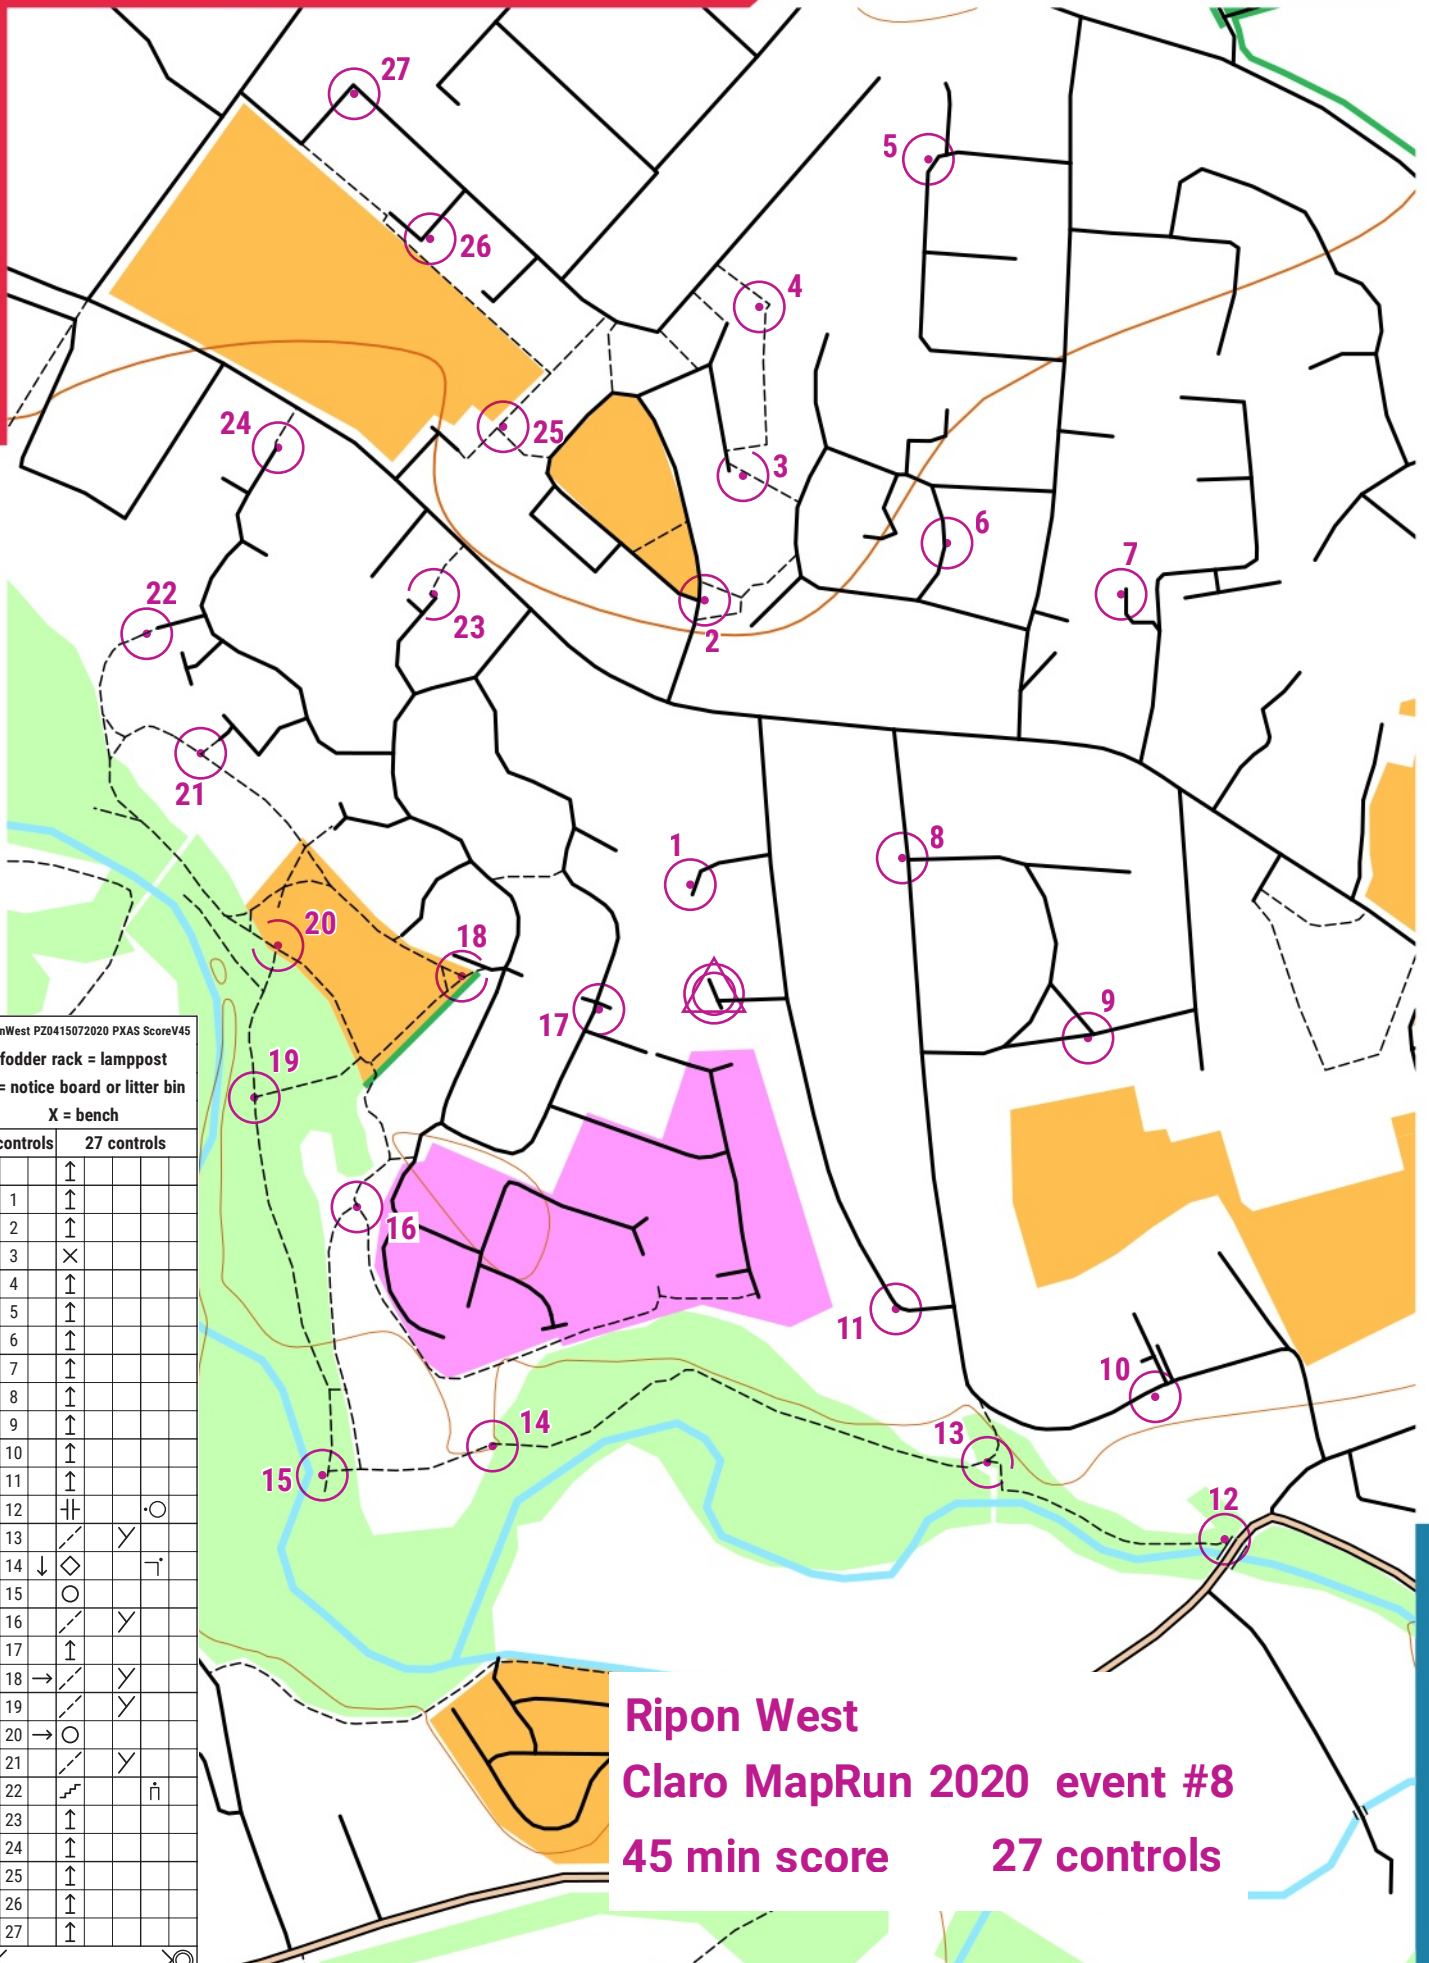

RIPON WEST

scale 1:5000, contours 10m
200m

RiponWest PZ0415072020 PXAS ScoreV45
fodder rack = lamppost
O = notice board or litter bin
X = bench

All controls	27 controls	
▷	↑	
1	↑	
2	↑	
3	×	
4	↑	
5	↑	
6	↑	
7	↑	
8	↑	
9	↑	
10	↑	
11	↑	
12	↑	○
13	↘	Y
14	↓	◇
15	○	
16	↘	Y
17	↑	
18	→	Y
19	↘	Y
20	→	○
21	↘	Y
22	↖	ñ
23	↑	
24	↑	
25	↑	
26	↑	
27	↑	

Ripon West
Claro MapRun 2020 event #8
45 min score 27 controls